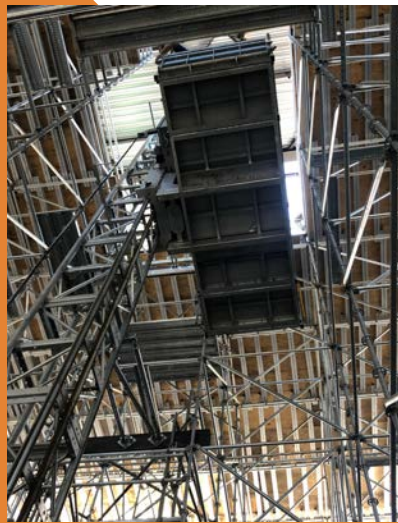

FRACO Transport Platforms

TRANSPORT PLATFORMS FOR ANY HEIGHT

**safe,
skilled,
& local.**

**SPECIALIZING IN ACCESS
SOLUTIONS AT ANY LEVEL**

Since 2001, our mission has been to be an indispensable partner with our customers. Diverse equipment, multiple branch locations, and skilled employees enables us to design and execute safe access solutions for the most complex project.